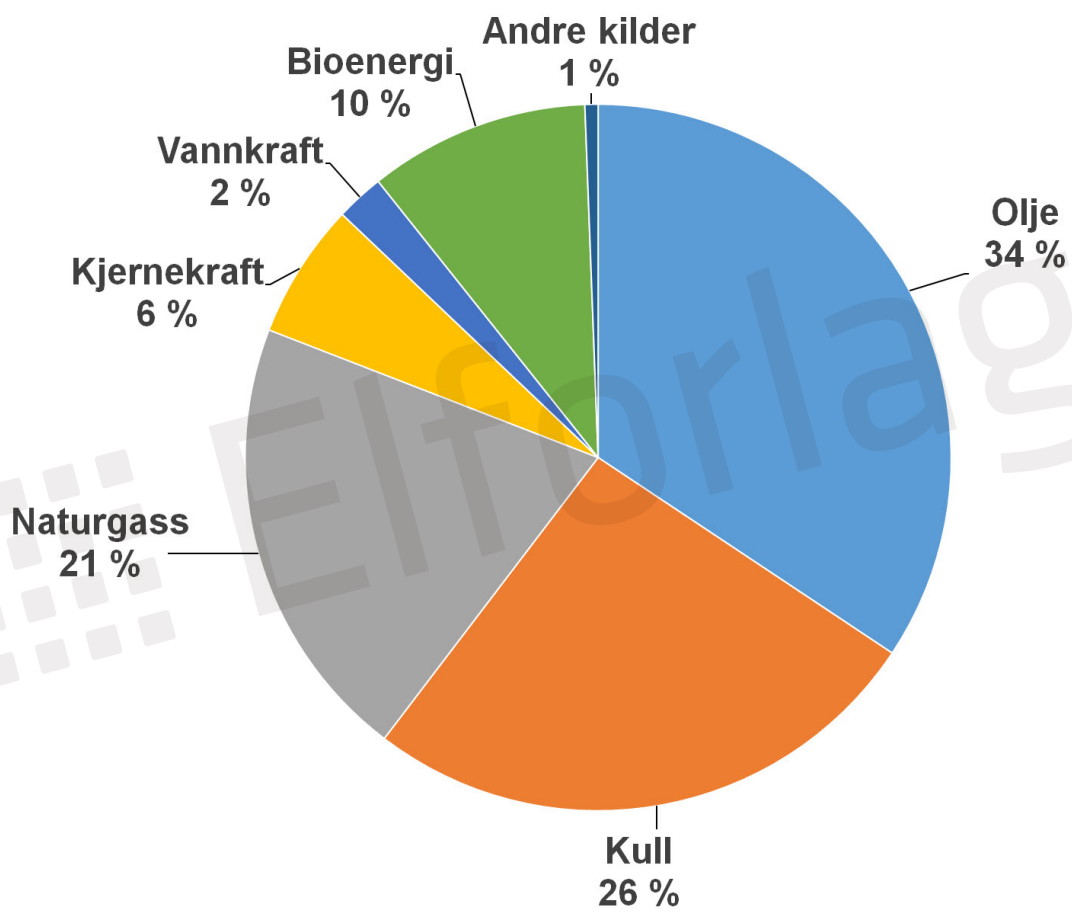

WAVE STAR
ENERGY

WAVE STAR[®]
ENERGY

Elforlaget

solazyme
Jeep

California
6DUZ022

E85
Biodiesel

BiodieselB20
FEATURING 100% ALGAE-DERIVED
soladiesel_{BD}

AVAILABLE FOR A LIMITED TIME
BiodieselB20
FEATURING 100% ALGAE-DERIVED
soladiesel_{BD}

WHAT IS ALGAE FUEL?
We're proud to offer the nation's first algae-derived
Biodiesel to our Bay Area customers.

- Algae-derived biodiesel is:
- Compatible with all diesel vehicles
 - Clean-burning, precision-quality
 - Domestically produced from micro algae that efficiently convert sugars into renewable oil