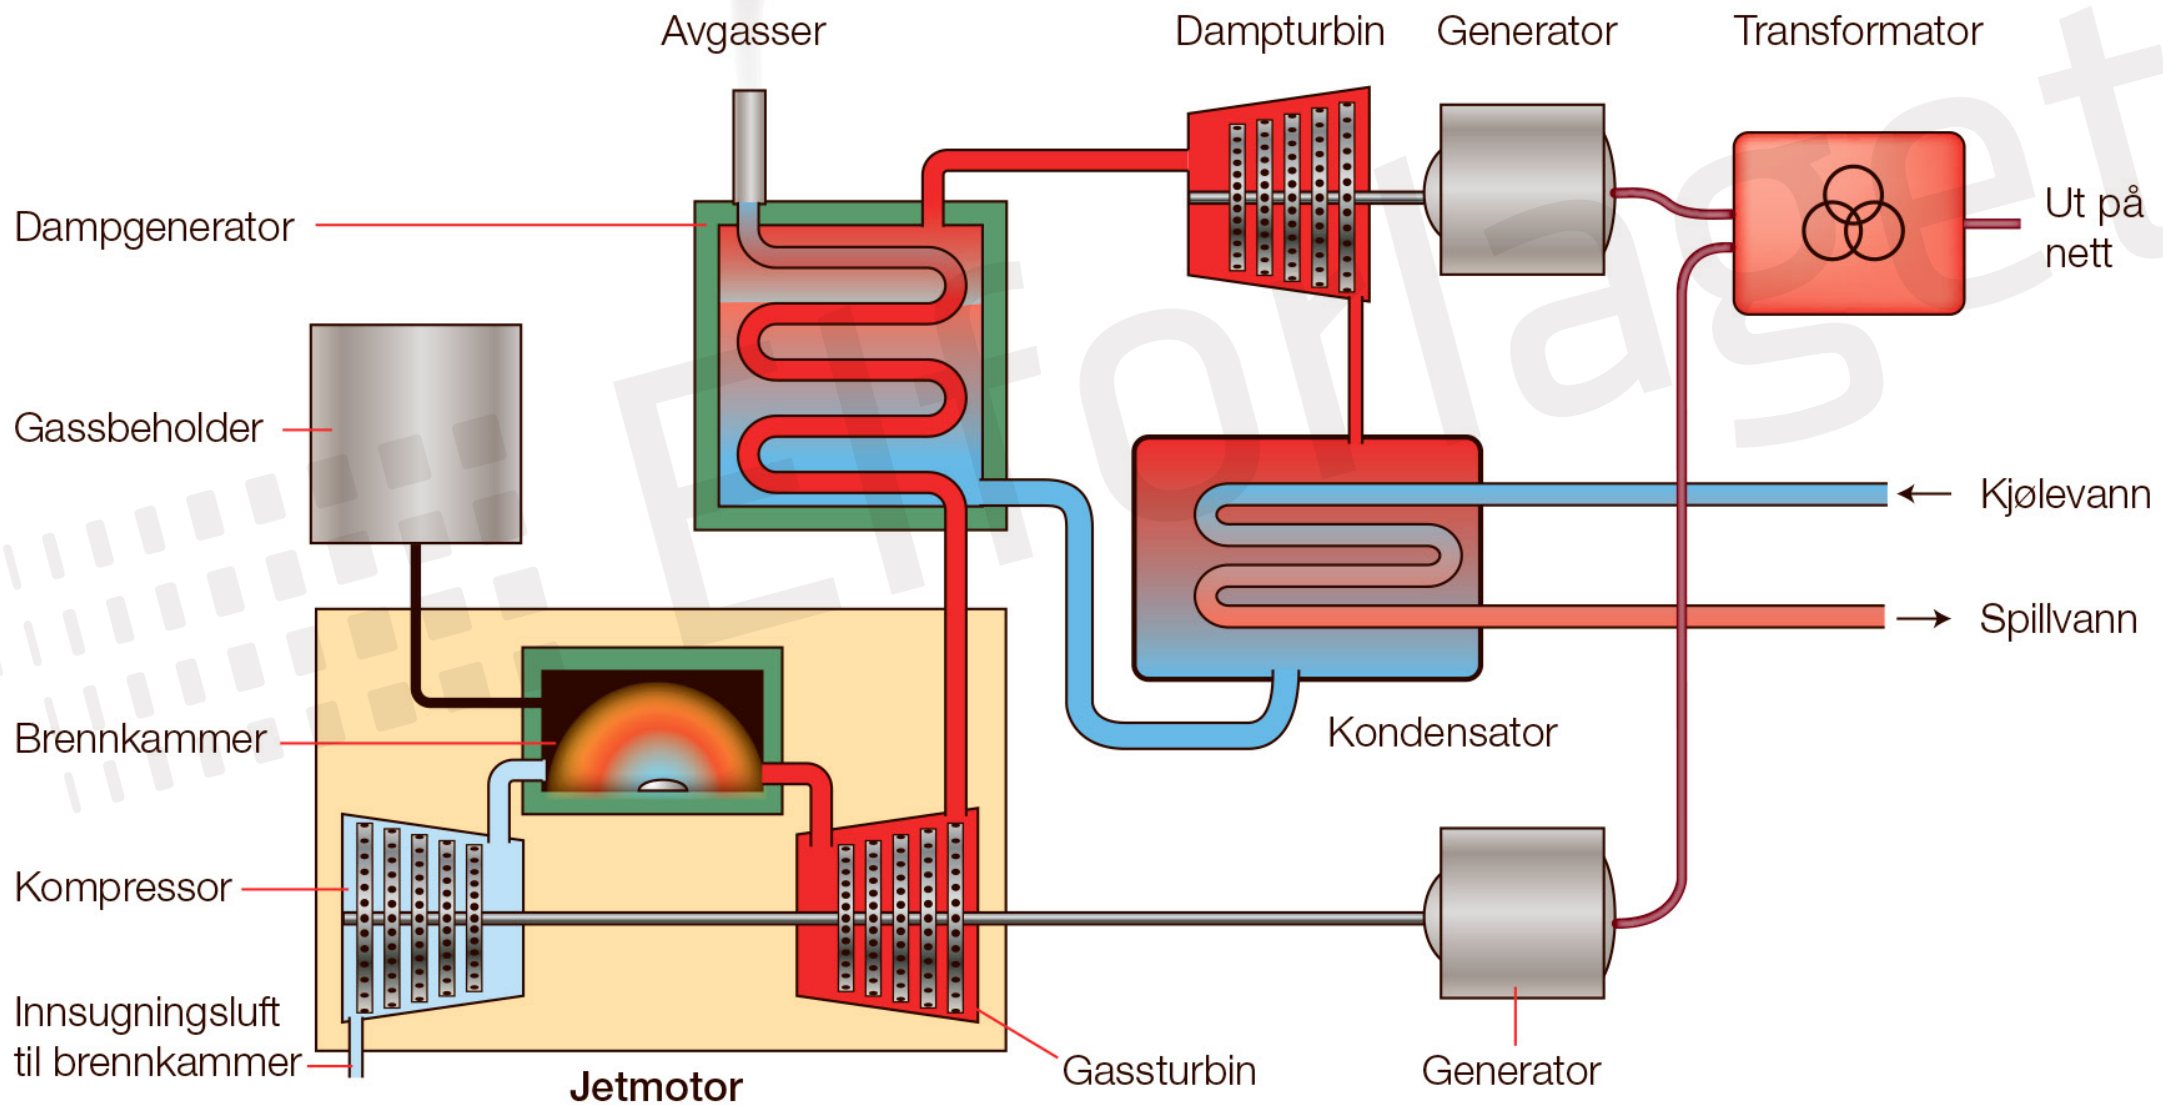

WAVE STAR
ENERGY

WAVE STAR[®]
ENERGY

Elforlaget

solazyme
Jeep

California
6DUZ022

E85
Biodiesel

BiodieselB20
FEATURING 100% ALGAE-DERIVED
soladiesel_{BD}

AVAILABLE FOR A LIMITED TIME
BiodieselB20
FEATURING 100% ALGAE-DERIVED
soladiesel_{BD}

WHAT IS ALGAE FUEL?
We're proud to offer the nation's first algae-derived
Biodiesel to our Bay Area customers.

- Algae-derived biodiesel is:
- Compatible with all diesel vehicles
 - Clean-burning, precision-quality
 - Domestically produced from micro algae that efficiently convert sugars into renewable oil