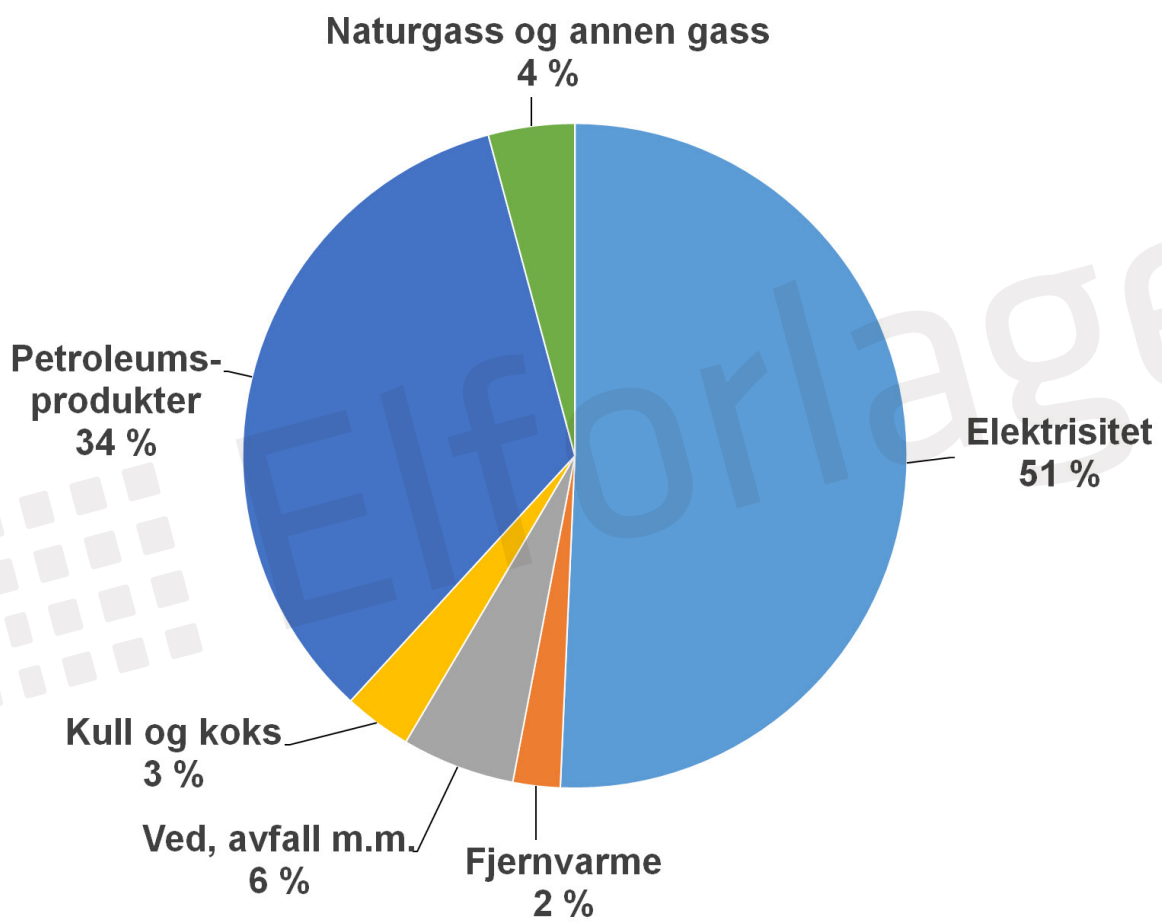

WAVE STAR
ENERGY

WAVE STAR[®]
ENERGY

Elforlaget

solazyme
Jeep

California
6DUZ022

E85
Biodiesel

BiodieselB20
FEATURING 100% ALGAE-DERIVED
soladiesel_{BD}

AVAILABLE FOR A LIMITED TIME
BiodieselB20
FEATURING 100% ALGAE-DERIVED
soladiesel_{BD}

WHAT IS ALGAE FUEL?
We're proud to offer the nation's first algae-derived
Biodiesel to our Bay Area customers.

- Algae-derived biodiesel is:
- Compatible with all diesel vehicles
 - Clean-burning, precision-quality
 - Domestically produced from micro algae that efficiently convert sugars into renewable oil