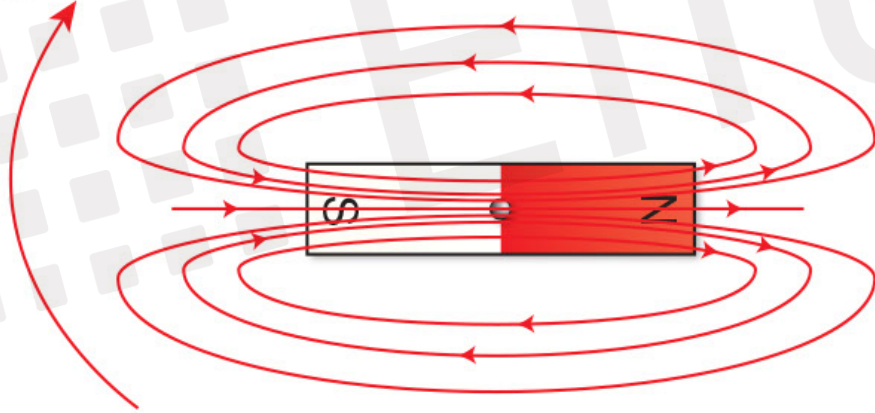

WAVE STAR
ENERGY

WAVE STAR[®]
ENERGY

Elforlaget

solazyme
Jeep

California
6DUZ022

E85
Biodiesel

BiodieselB20
FEATURING 100% ALGAE-DERIVED
soladiesel_{BD}

AVAILABLE FOR A LIMITED TIME
BiodieselB20
FEATURING 100% ALGAE-DERIVED
soladiesel_{BD}