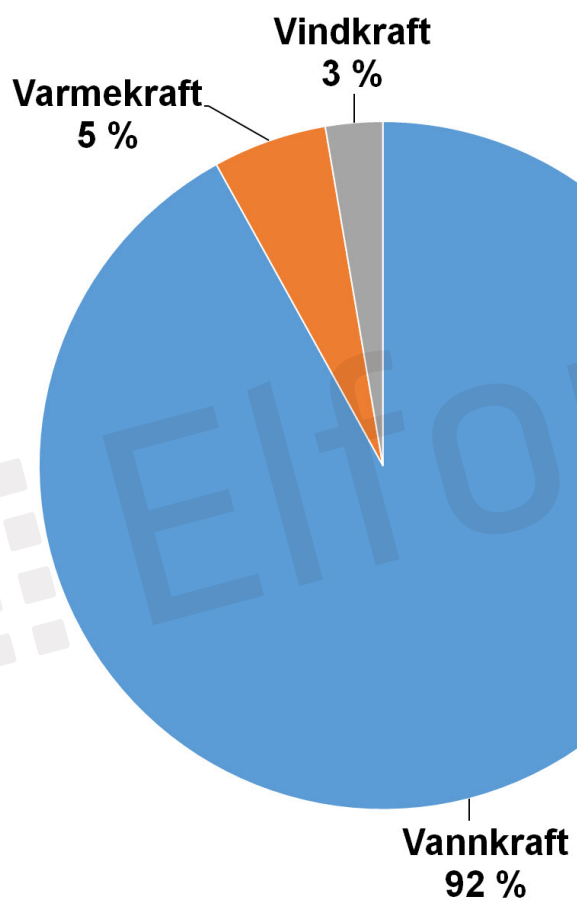

WAVE STAR
ENERGY

WAVE STAR[®]
ENERGY

Elforlaget

solazyme
Jeep

California
6DUZ022

E85
Biodiesel

BiodieselB20
FEATURING 100% ALGAE-DERIVED
soladiesel_{BD}

AVAILABLE FOR A LIMITED TIME
BiodieselB20
FEATURING 100% ALGAE-DERIVED
soladiesel_{BD}