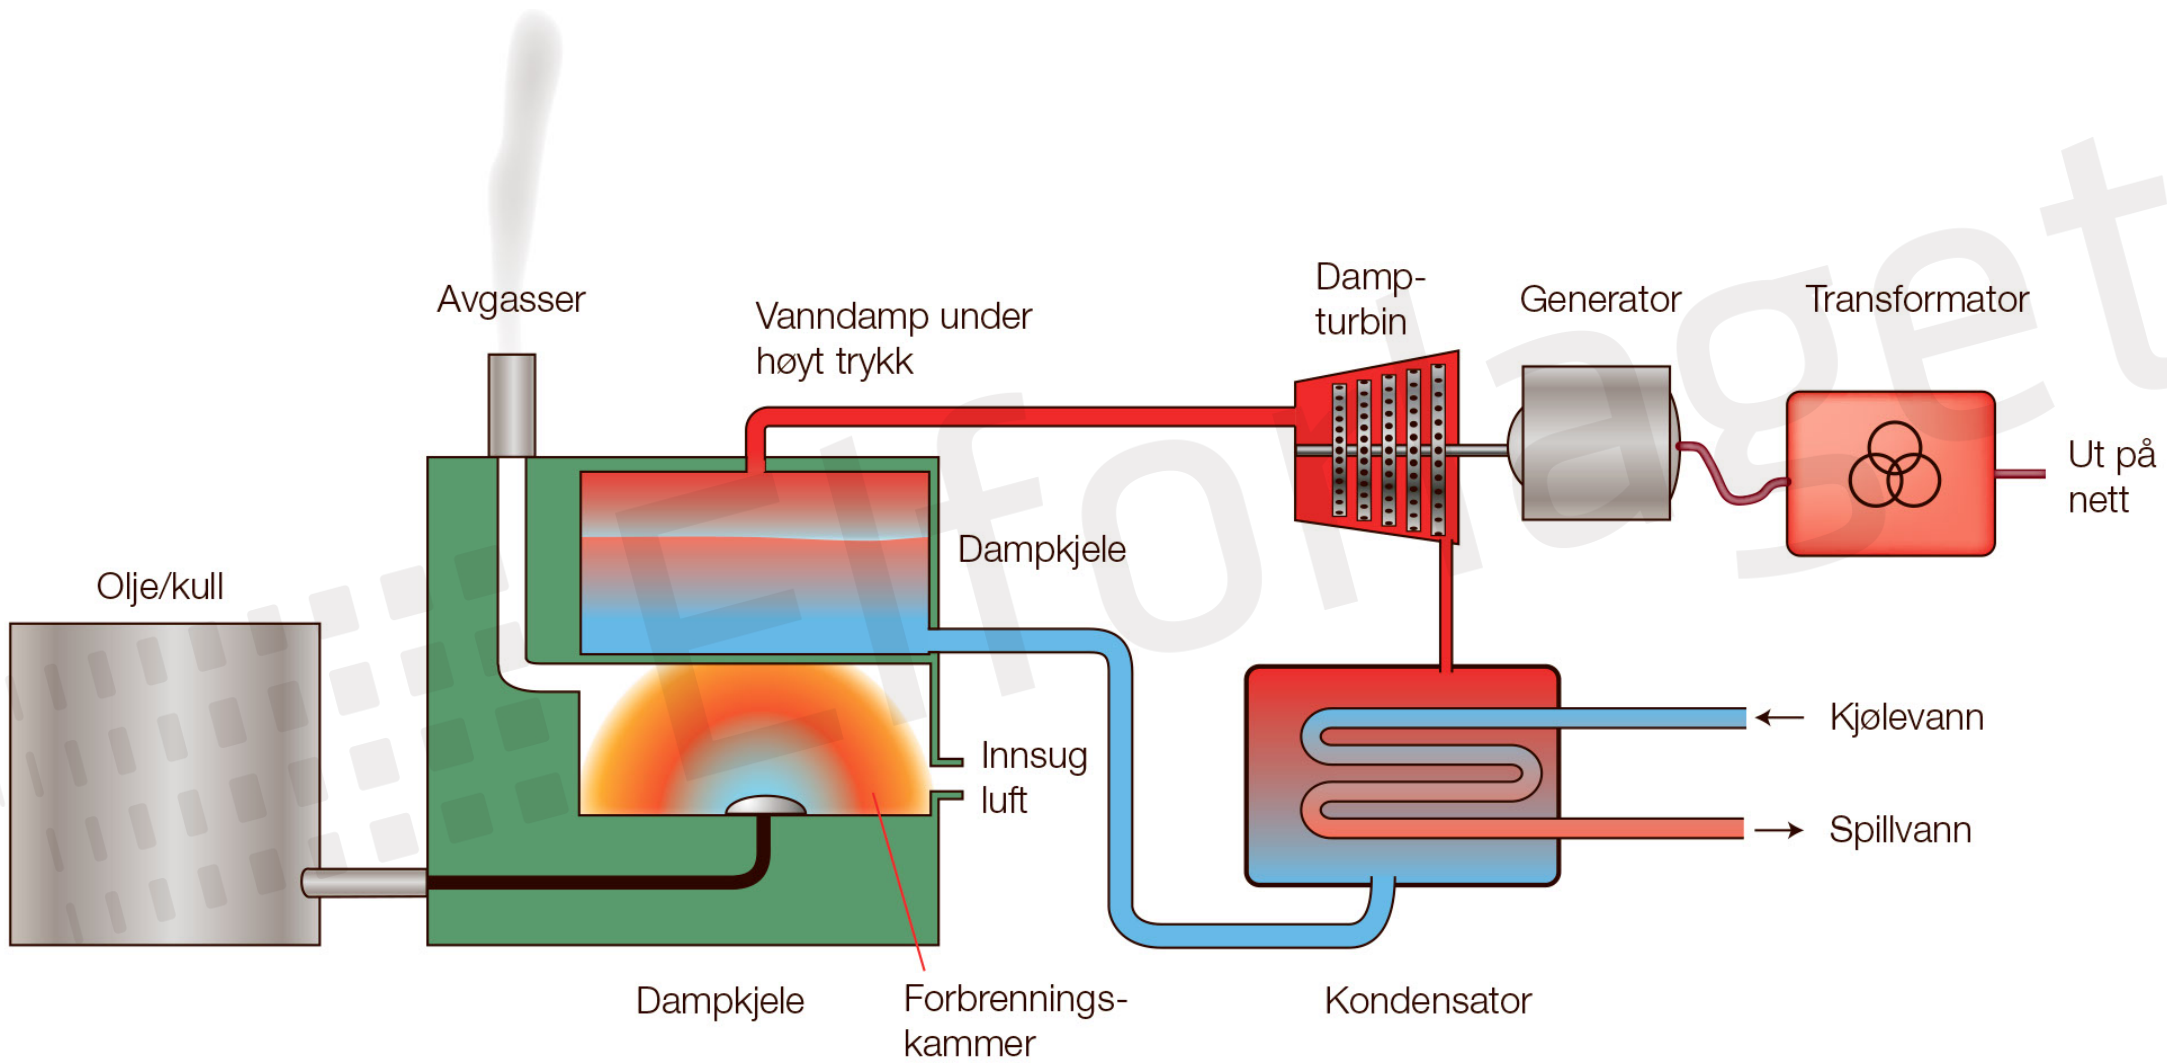

WAVE STAR
ENERGY

WAVE STAR[®]
ENERGY

Elforlaget

solazyme
Jeep

California
6DUZ022

E85
Biodiesel

BiodieselB20
FEATURING 100% ALGAE-DERIVED
soladiesel_{BD}

AVAILABLE FOR A LIMITED TIME
BiodieselB20
FEATURING 100% ALGAE-DERIVED
soladiesel_{BD}

WHAT IS ALGAE FUEL?
We're proud to offer the nation's first algae-derived
Biodiesel to our Bay Area customers.

- Algae-derived biodiesel is:
- Compatible with all diesel vehicles
 - Clean-burning, precision-quality
 - Domestically produced from micro algae that efficiently convert sugars into renewable oil