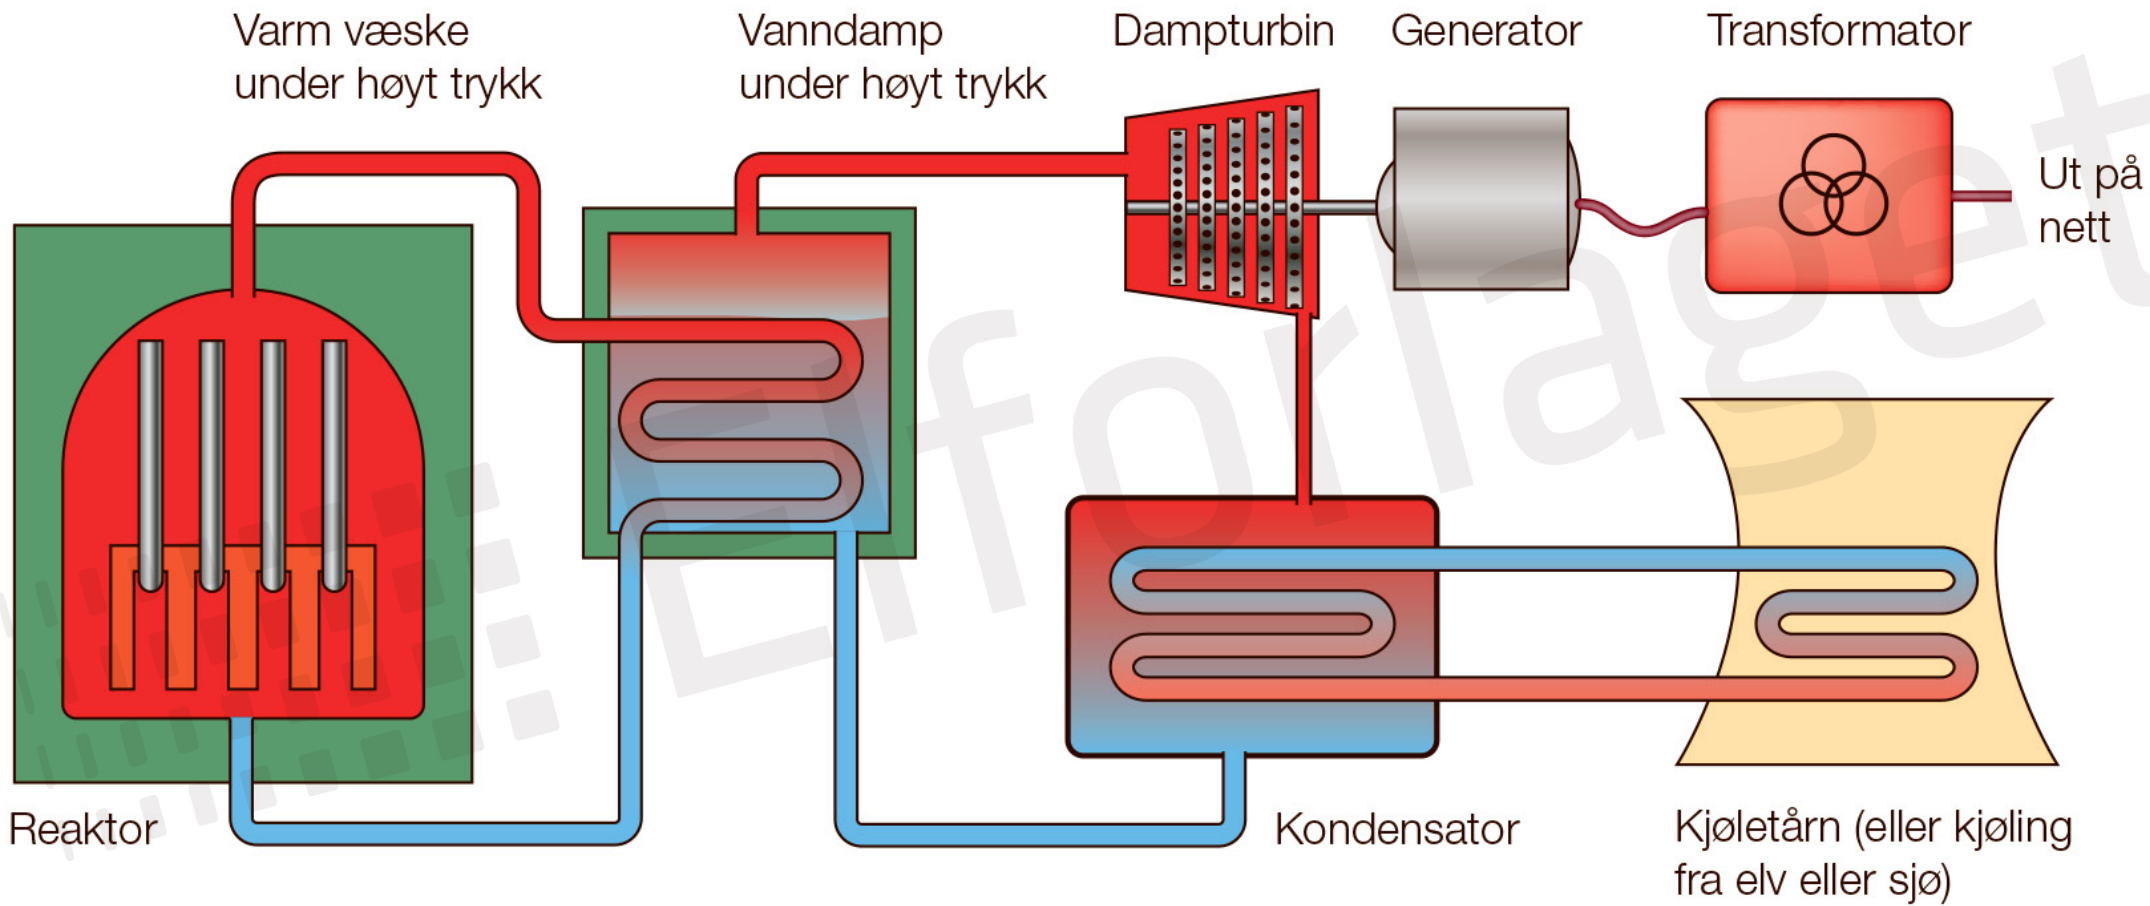

WAVE STAR
ENERGY

WAVE STAR[®]
ENERGY

Elforlaget

solazyme
Jeep

California
6DUZ022

E85
Biodiesel

BiodieselB20
FEATURING 100% ALGAE-DERIVED
soladiesel_{BD}

AVAILABLE FOR A LIMITED TIME
BiodieselB20
FEATURING 100% ALGAE-DERIVED
soladiesel_{BD}