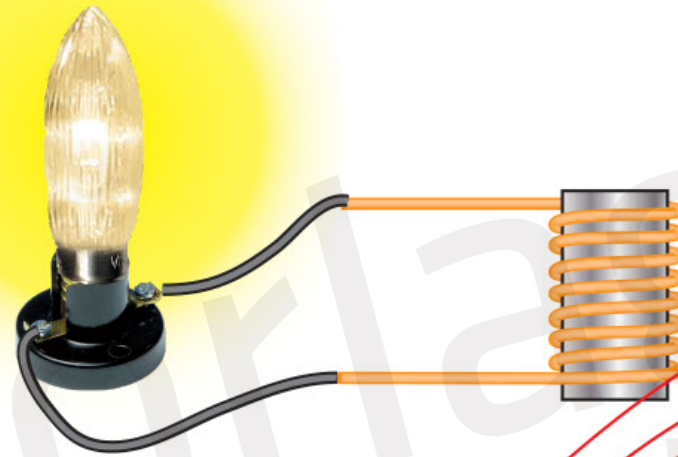

WAVE STAR
ENERGY

WAVE STAR[®]
ENERGY

Elforlaget

solazyme
Jeep

California
6DUZ022

E85
Biodiesel

BiodieselB20
FEATURING 100% ALGAE-DERIVED
soladiesel_{BD}

AVAILABLE FOR A LIMITED TIME
BiodieselB20
FEATURING 100% ALGAE-DERIVED
soladiesel_{BD}