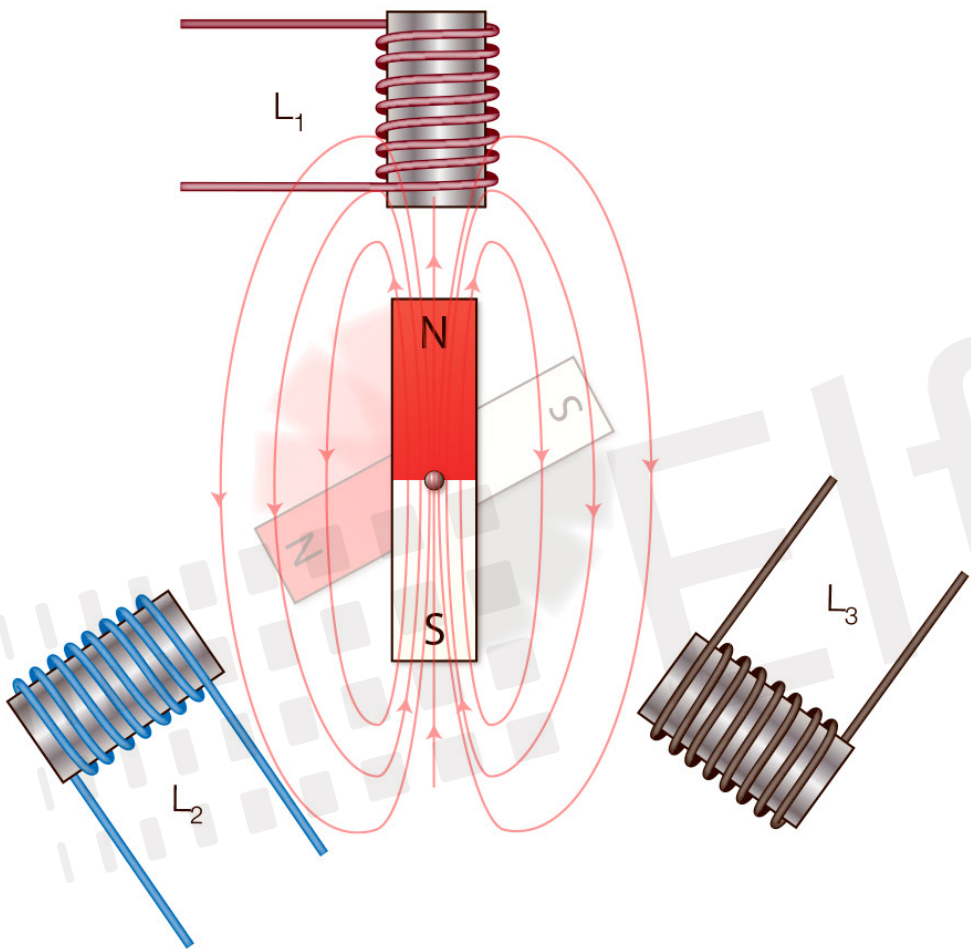

WAVE STAR
ENERGY

WAVE STAR[®]
ENERGY

Elforlaget

solazyme
Jeep

California
6DUZ022

E85
Biodiesel

BiodieselB20
FEATURING 100% ALGAE-DERIVED
soladiesel_{BD}

AVAILABLE FOR A LIMITED TIME
BiodieselB20
FEATURING 100% ALGAE-DERIVED
soladiesel_{BD}