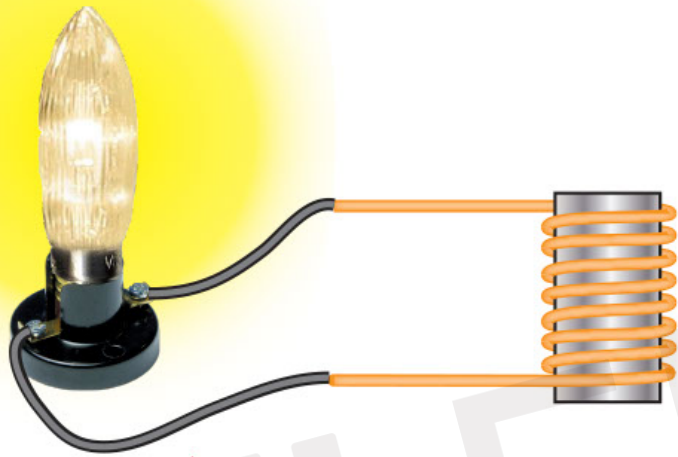

WAVE STAR
ENERGY

WAVE STAR[®]
ENERGY

Elforlaget

solazyme
Jeep

California
6DUZ022

E85
Biodiesel

BiodieselB20
FEATURING 100% ALGAE-DERIVED
soladiesel_{BD}

AVAILABLE FOR A LIMITED TIME
BiodieselB20
FEATURING 100% ALGAE-DERIVED
soladiesel_{BD}

WHAT IS ALGAE FUEL?
We're proud to offer the nation's first algae-derived
Biodiesel to our Bay Area customers.

- Algae-derived biodiesel is:
- Compatible with all diesel vehicles
 - Clean-burning, precision-quality
 - Domestically produced from micro algae that efficiently convert sugars into renewable oil